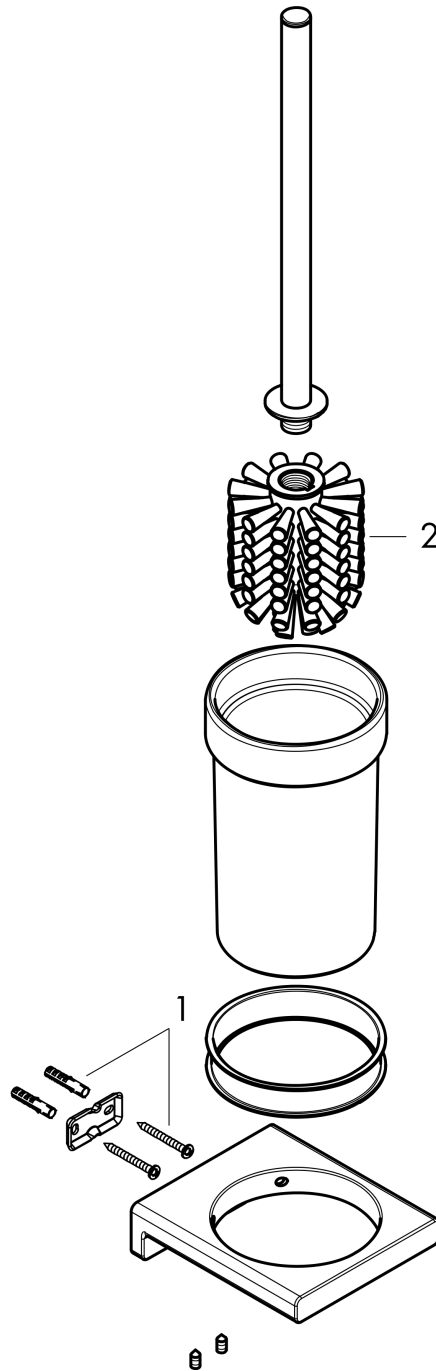

AddStoris

Toilet brush holder wall-mounted

Surfaces: **Matt White** Article Number: **41752700**

Description

product features

- wall-mounted
- material: metal
- material recess: matt glass
- with removable insert
- with mounting material
- concealed fastening
- drilling distance 26 mm
- diameter drill hole: 6 mm

Design awards

reddot winner 2021

Product image

Scale drawing

AddStoris

Toilet brush holder wall-mounted

Surfaces: **Matt White** Article Number: **41752700**

Exploded Drawing

Year of production: >04/21

AddStoris
Toilet brush holder wall-mounted
 Surfaces: **Matt White** Article Number: **41752700**

Spare part list

Year of production: >04/21

Pos.	Description	Article Number	Price	PU
1	mounting set	40915000	-	1
2	WC-brush white	93822000	-	1