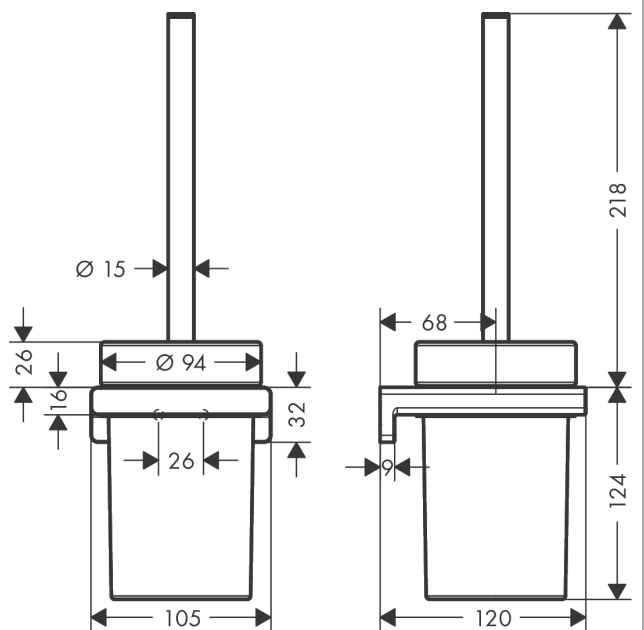

AddStoris

Toilet brush holder wall-mounted

Surfaces: **Matt White** Article Number: **41752700**

Description

product features

- wall-mounted
- material: metal
- material recess: matt glass
- with removable insert
- with mounting material
- concealed fastening
- drilling distance 26 mm
- diameter drill hole: 6 mm

Design awards

reddot winner 2021

Product image

Scale drawing

AddStoris

Toilet brush holder wall-mounted

Surfaces: **Matt White** Article Number: **41752700**

Exploded Drawing

Year of production: >04/21

AddStoris
Toilet brush holder wall-mounted
 Surfaces: **Matt White** Article Number: **41752700**

Spare part list

Year of production: >04/21

Pos.	Description	Article Number	Price	PU
1	mounting set	40915000	-	1
2	WC-brush white	93822000	-	1